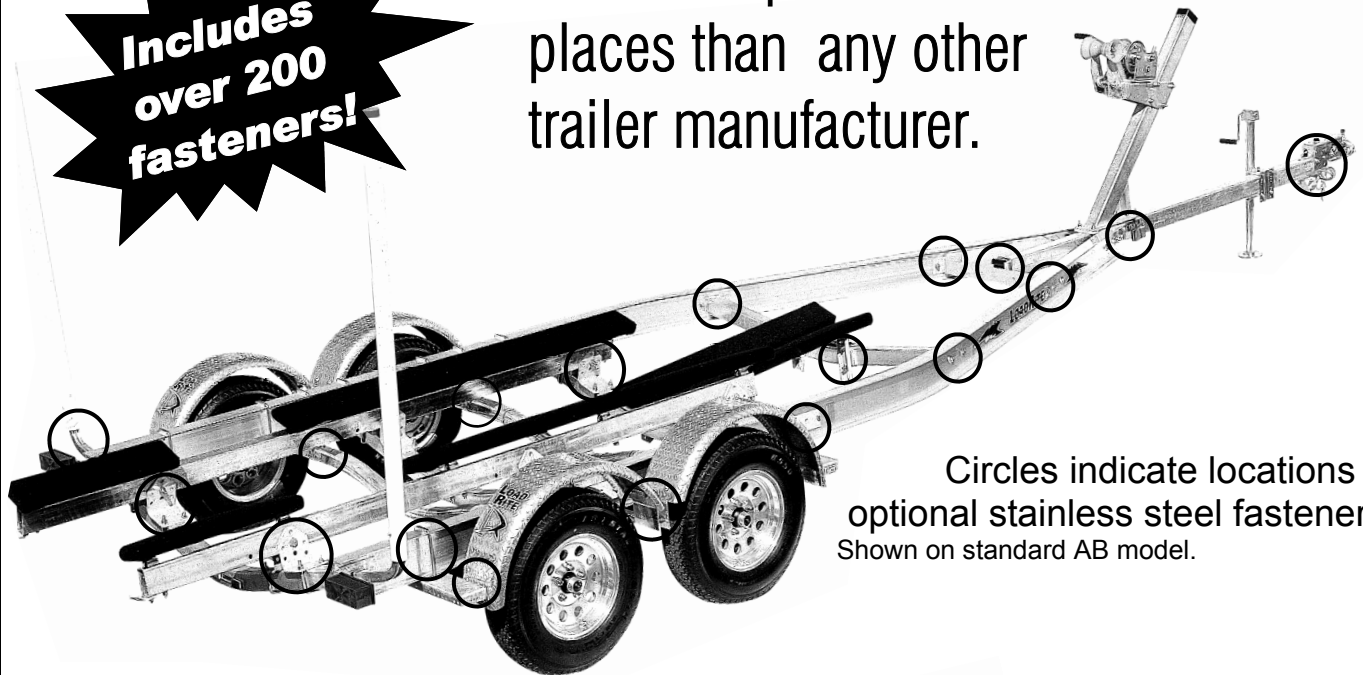

Sales Bulletin

Stainless Steel Fasteners

**Includes
over 200
fasteners!**

Corrosion protection in more places than any other trailer manufacturer.

Circles indicate locations of optional stainless steel fasteners. Shown on standard AB model.

18-8 grade 304 stainless.
Note special bolt head marking.

Specify the SS option when ordering aluminum framed boat trailers including AB, AC, ASA, and new AS skiff models. Prices vary by model size and range between \$100 and \$175. Call for a price.